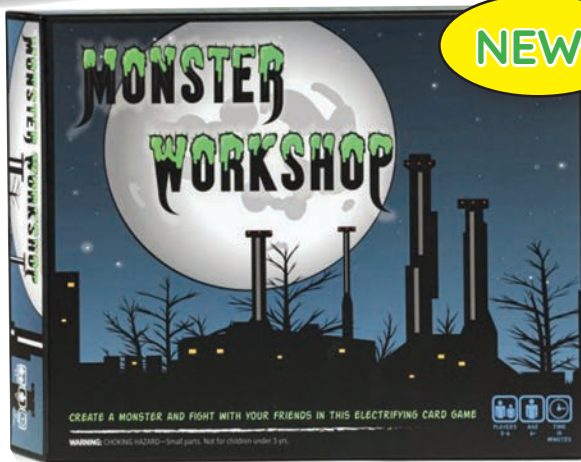

KEEP UP
TO DATE WITH
OUR FULL PRICE
LIST & CURRENT
INVENTORY
SCAN HERE!

FREIGHT SAVERS!

ORDER OVER \$500 OF FREIGHT SAVER ITEMS AND RECEIVE FREE

NEW!

MONSTER WORKSHOP

ITEM#: CG6550
W/S: \$12.50 | RETAIL: \$24.99
AGES: 8+ | PLAYERS: 2 to 6 | CASE: 6

A starter game to get kids interested in adventure gaming. In Monster Workshop, you are a (slightly mad) scientist. Scour your lab to assemble the best available parts to create the ultimate combat monster. Take your monster to battle and defeat the opposition! Be fastest, be strongest, be luckiest – be victorious!